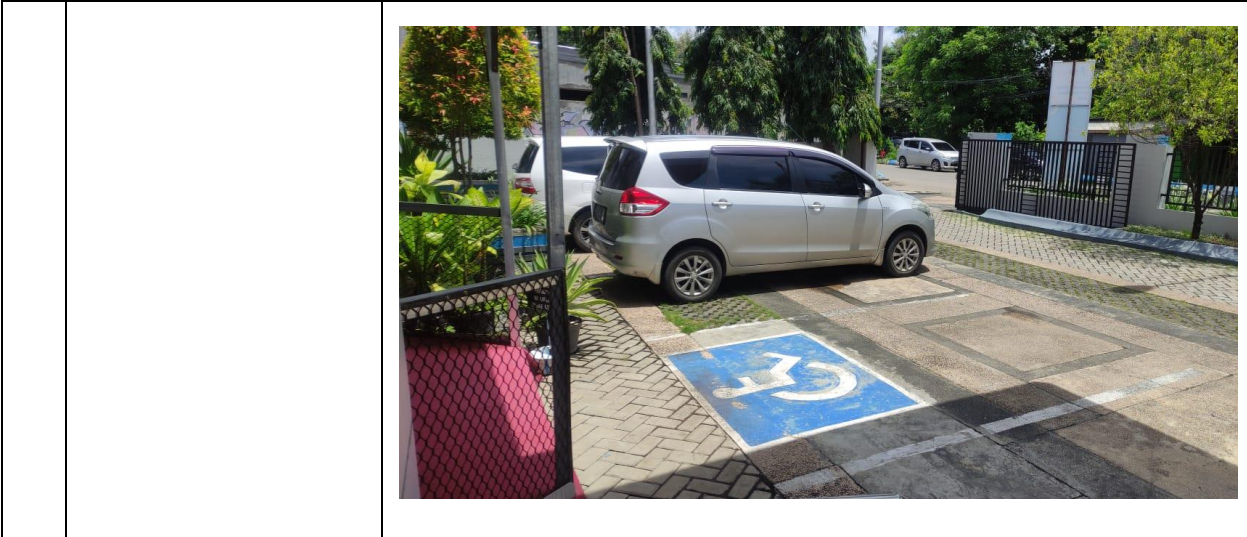

7 Arena bermain anak/
playground